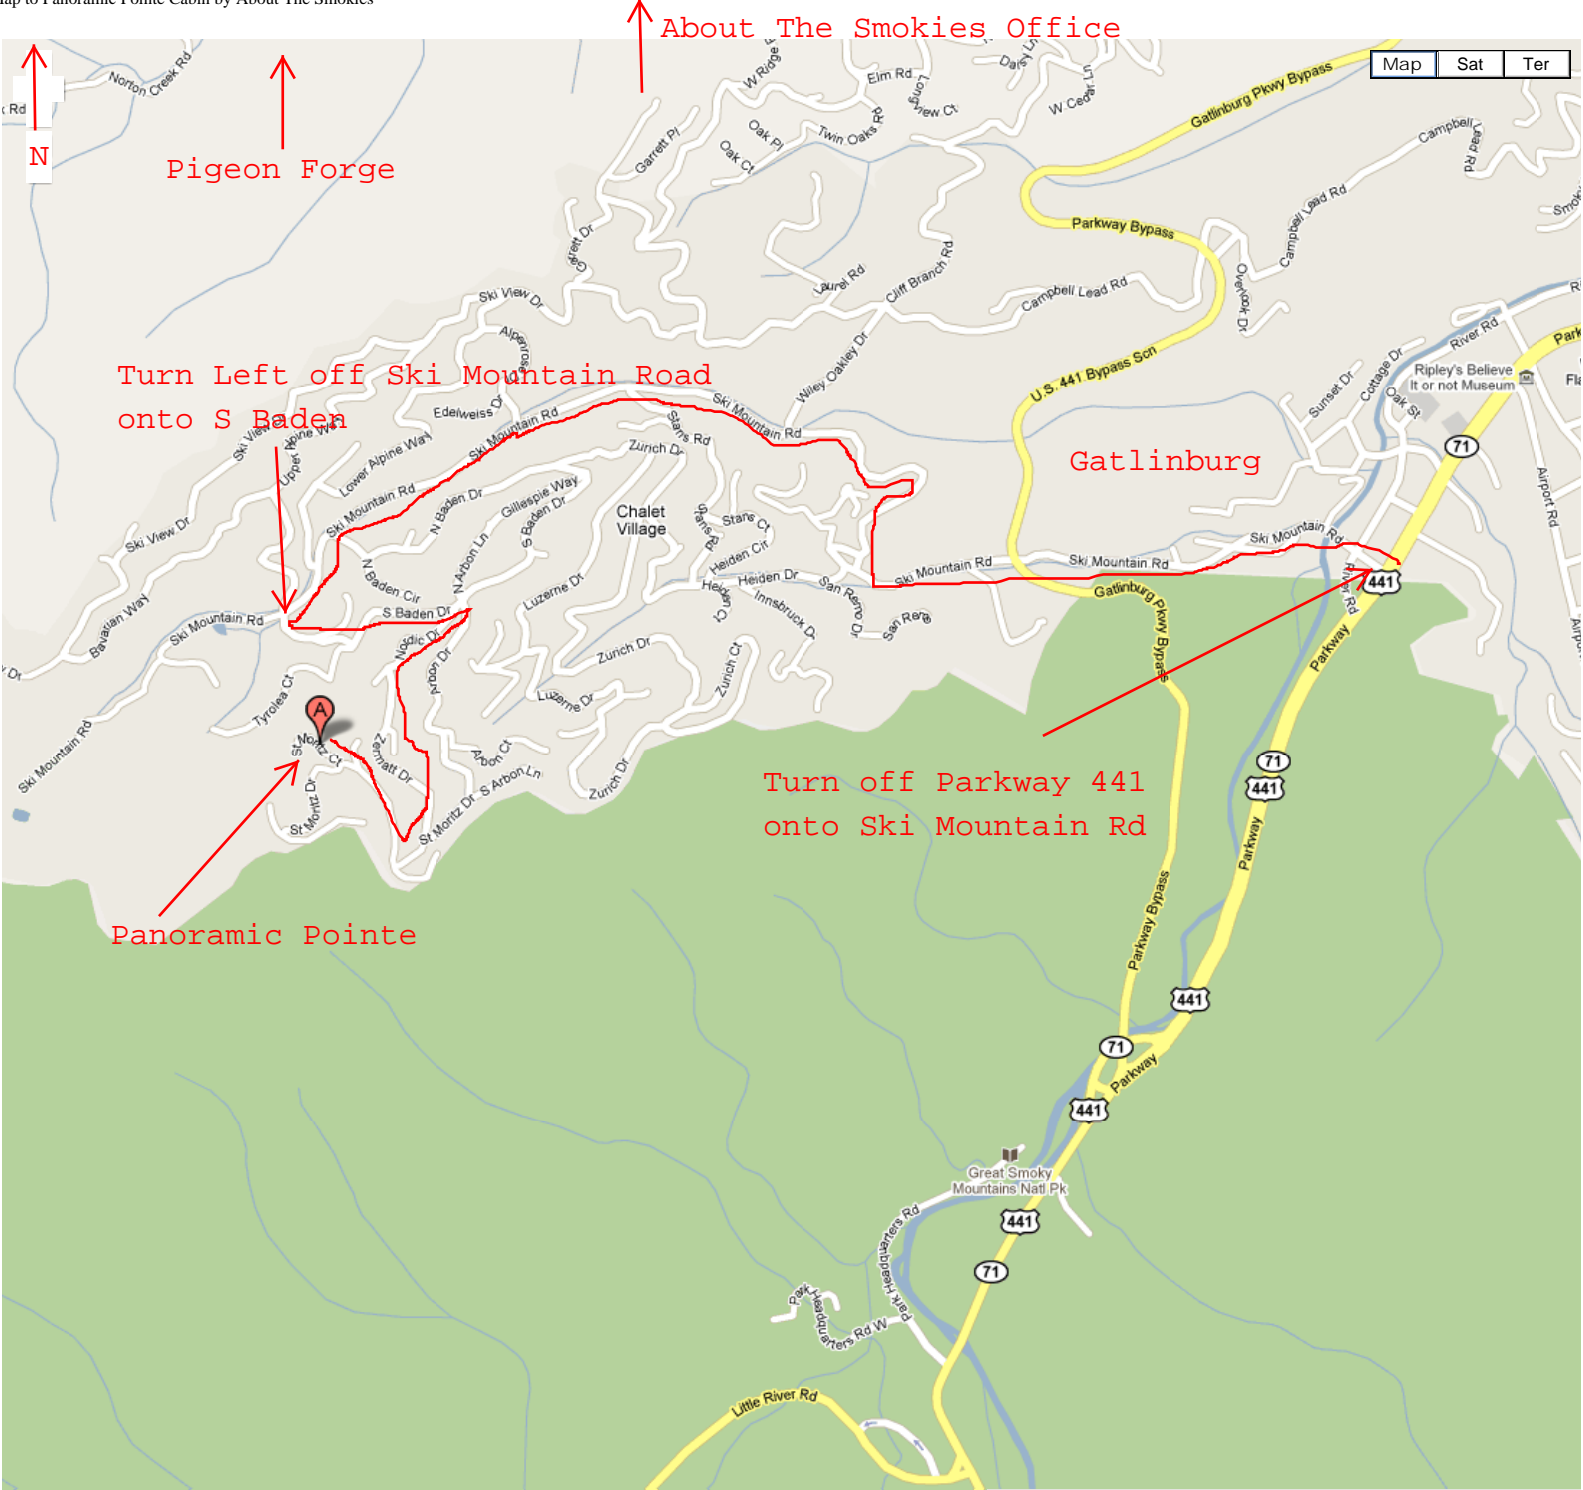

Panoramic Point

Transition from
St. Moritz Dr to
St. Moritz Court

Zermatt Dr. to
St. Moritz Court

Panoramic Point
2226 St. Moritz Court
Gatlinburg TN 37738

POWERED BY Google

Map data ©2010 Google - [Terms of Use](#) [Report a problem](#)