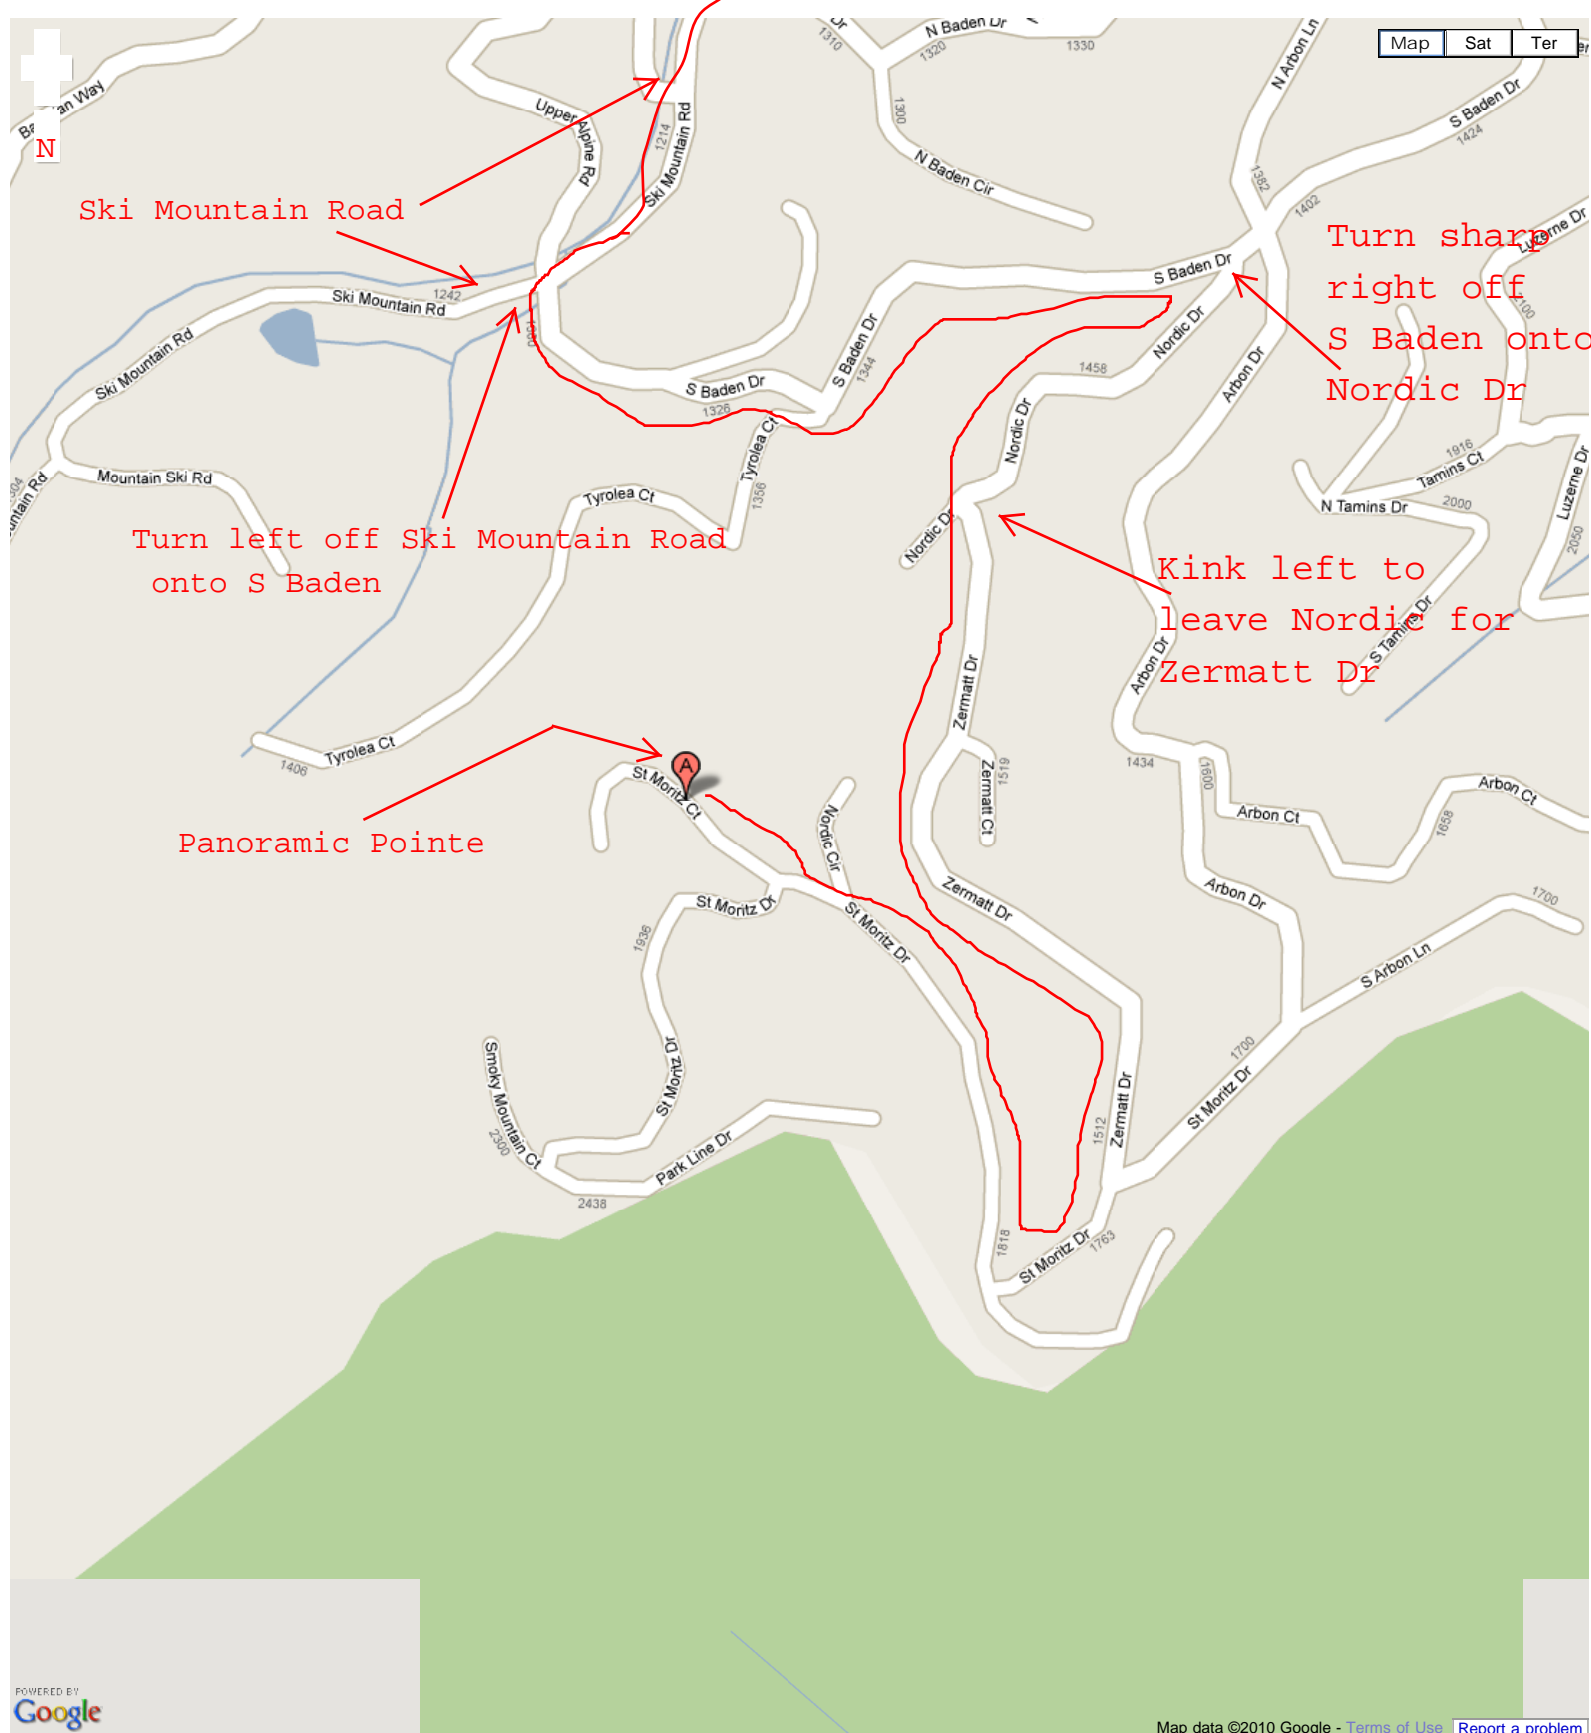

Panoramic Point

Transition from
St. Moritz Dr to
St. Moritz Court

Zermatt Dr. to
St. Moritz Court

Panoramic Point
2226 St. Moritz Court
Gatlinburg TN 37738

POWERED BY Google

Map data ©2010 Google - [Terms of Use](#) [Report a problem](#)