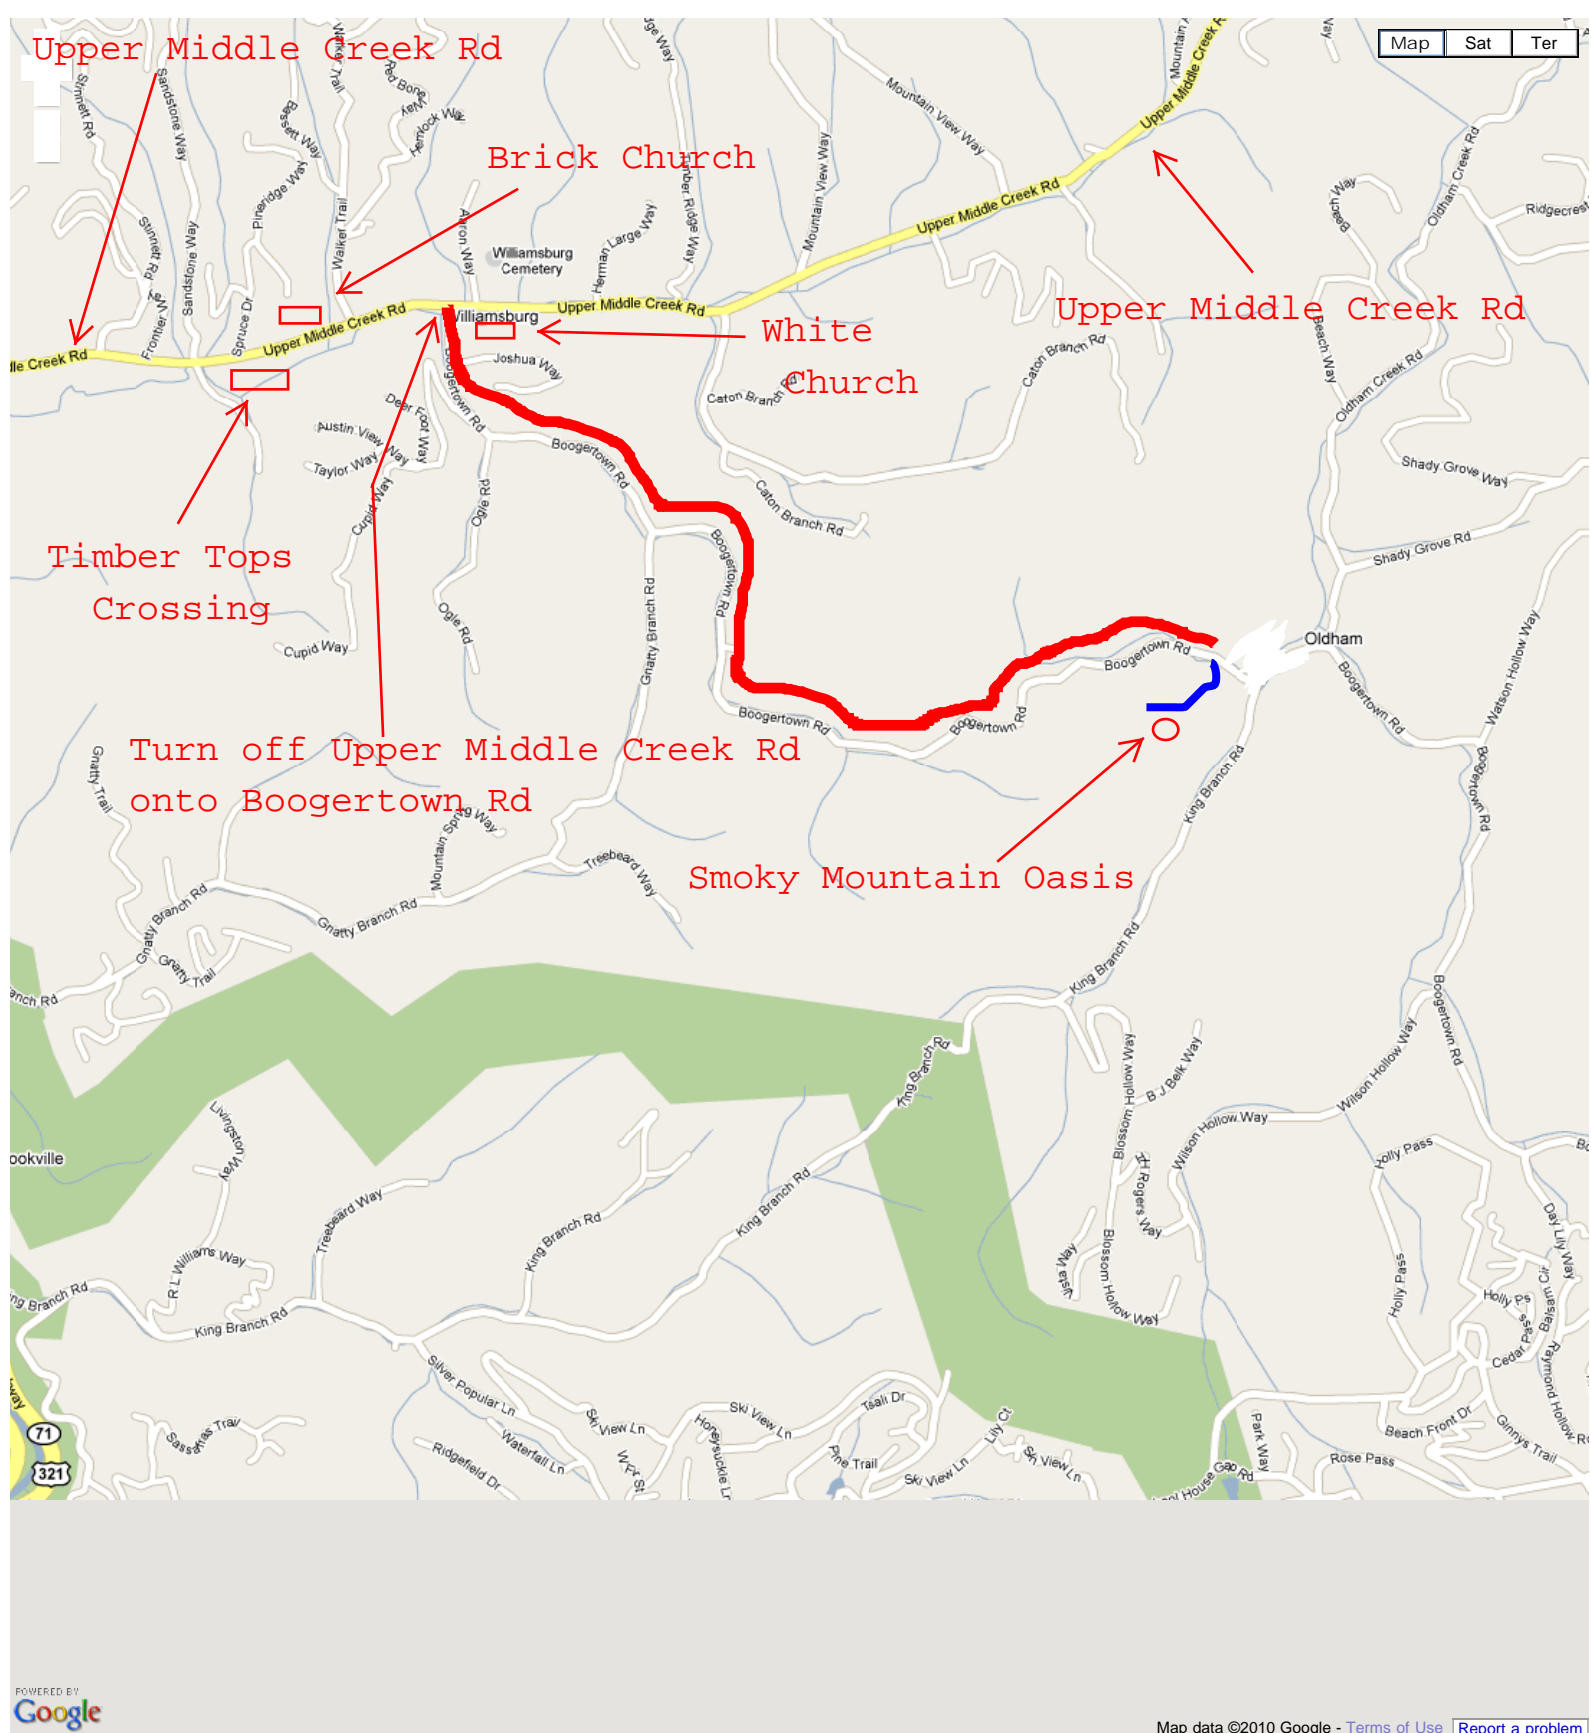

Turn right off Upper Middle Creek Rd
onto Boogertown Rd

Turn right off
Boogertown onto
gravel Secona
Way

Gravel Secona
Way Becomes
Asphalt

Boogertown Rd

Secona
Village
Sign

Smoky Mountain Oasis Cabin
1247 Secona Way
Sevierville TN 37876

About The Smokies Office

Turn right off Upper Middle Creek Rd onto Boogertown Rd

Turn right at Dollywood Lane

Golf Course

Dollywood Lane Becomes Upper Middle Creek Rd

Turn east at Light #10 off Parkway 441/321

Pigeon Forge

Smoky Mountain Oasis

To Gatlinburg