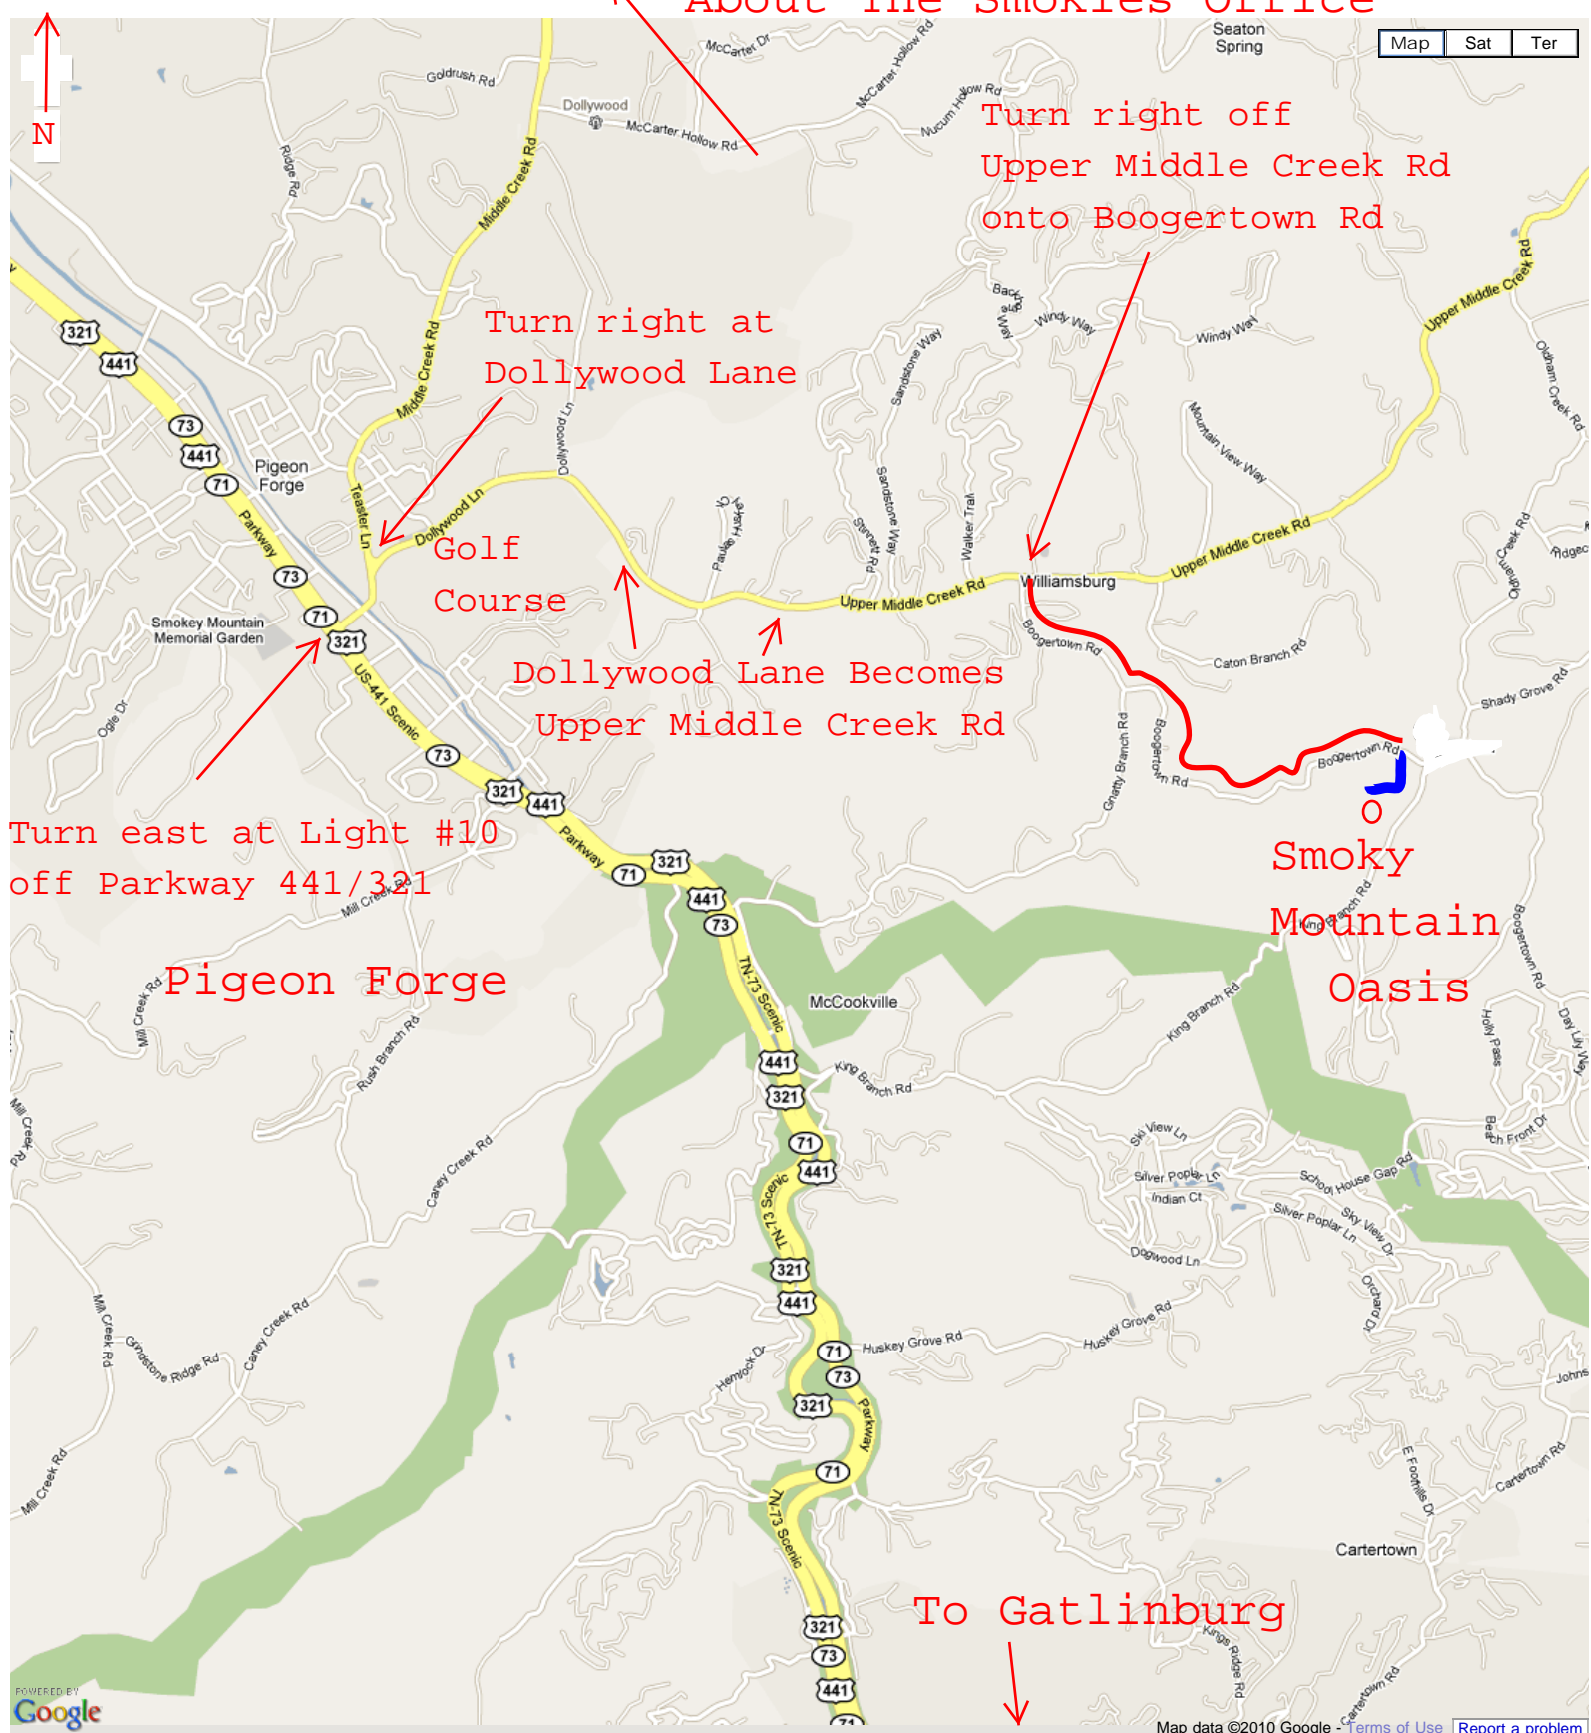

Turn right off Upper Middle Creek Rd
onto Boogertown Rd

Turn right off
Boogertown onto
gravel Secona
Way

Gravel Secona
Way Becomes
Asphalt

Boogertown Rd

Secona
Village
Sign

Smoky Mountain Oasis Cabin
1247 Secona Way
Sevierville TN 37876

About The Smokies Office

Turn right off Upper Middle Creek Rd onto Boogertown Rd

Turn right at Dollywood Lane

Golf Course

Dollywood Lane Becomes Upper Middle Creek Rd

Turn east at Light #10 off Parkway 441/321

Pigeon Forge

Smoky Mountain Oasis

To Gatlinburg