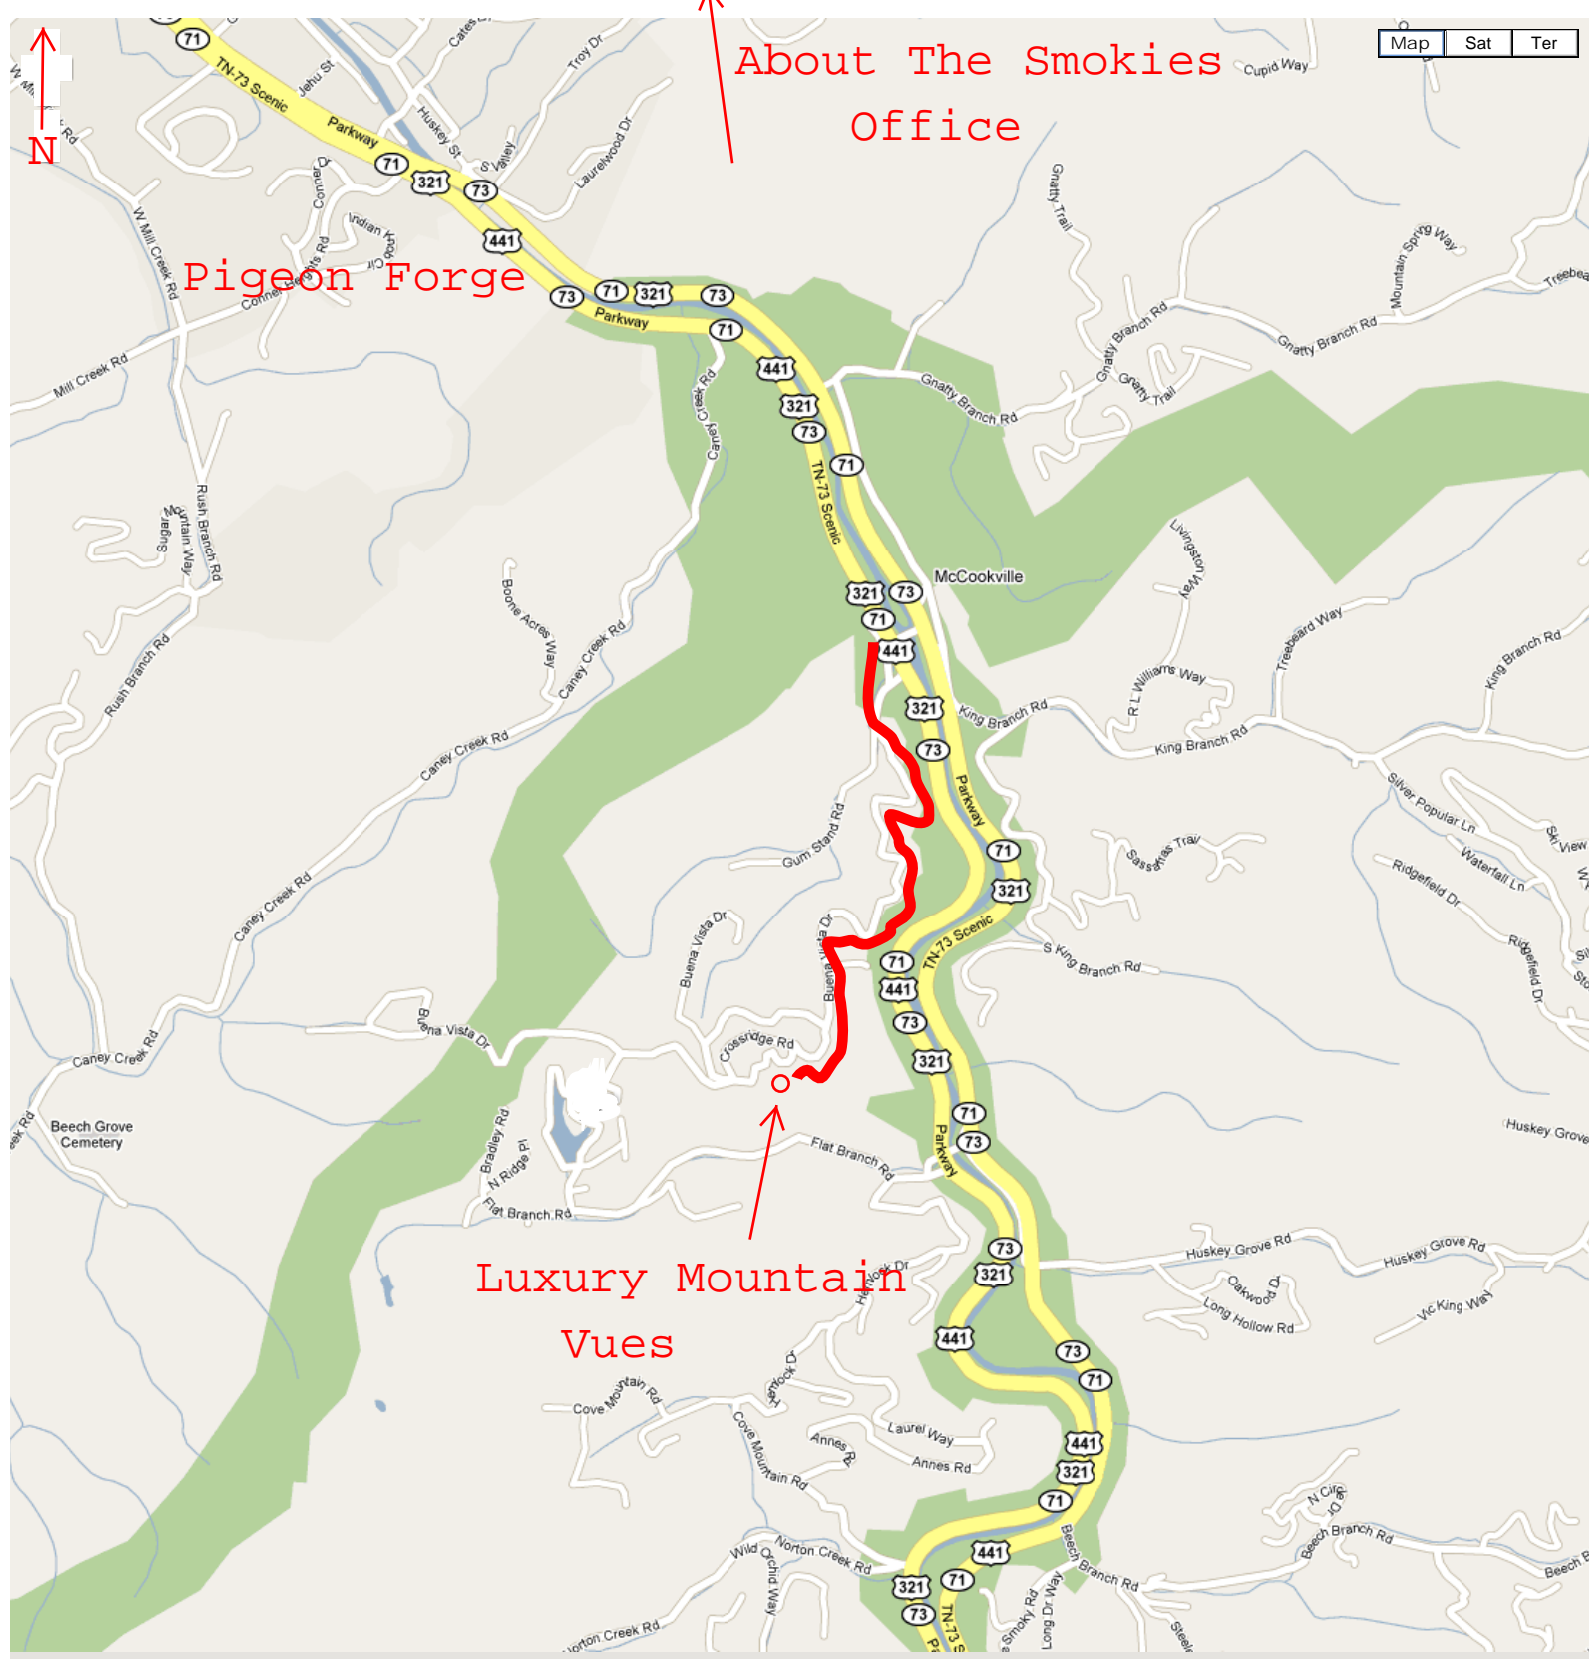

Pigeon Forge

About The Smokies Office

Exit Parkway 441/321 onto Gumstand Rd

Turn left off Gumstand onto Buena Vista

Turn left off Buena Vista onto Crossing Rd

Turn left onto Judy Top

Luxury Mountain Vues 449 Judy Top Lane Sevierville, TN 37876

About The Smokies Office

Pigeon Forge

Luxury Mountain Vues

Gatlinburg

Map Sat Ter

POWERED BY Google

Map data ©2010 Google - [Terms of Use](#) [Report a problem](#)

Map Sat Ter

About The Smokies Office

Dollywood

Pigeon Forge

Luxury Mountain Vues

Gatlinburg

To Cherokee, NC

POWERED BY Google

Map data ©2010 Google - [Terms of Use](#) [Report a problem](#)