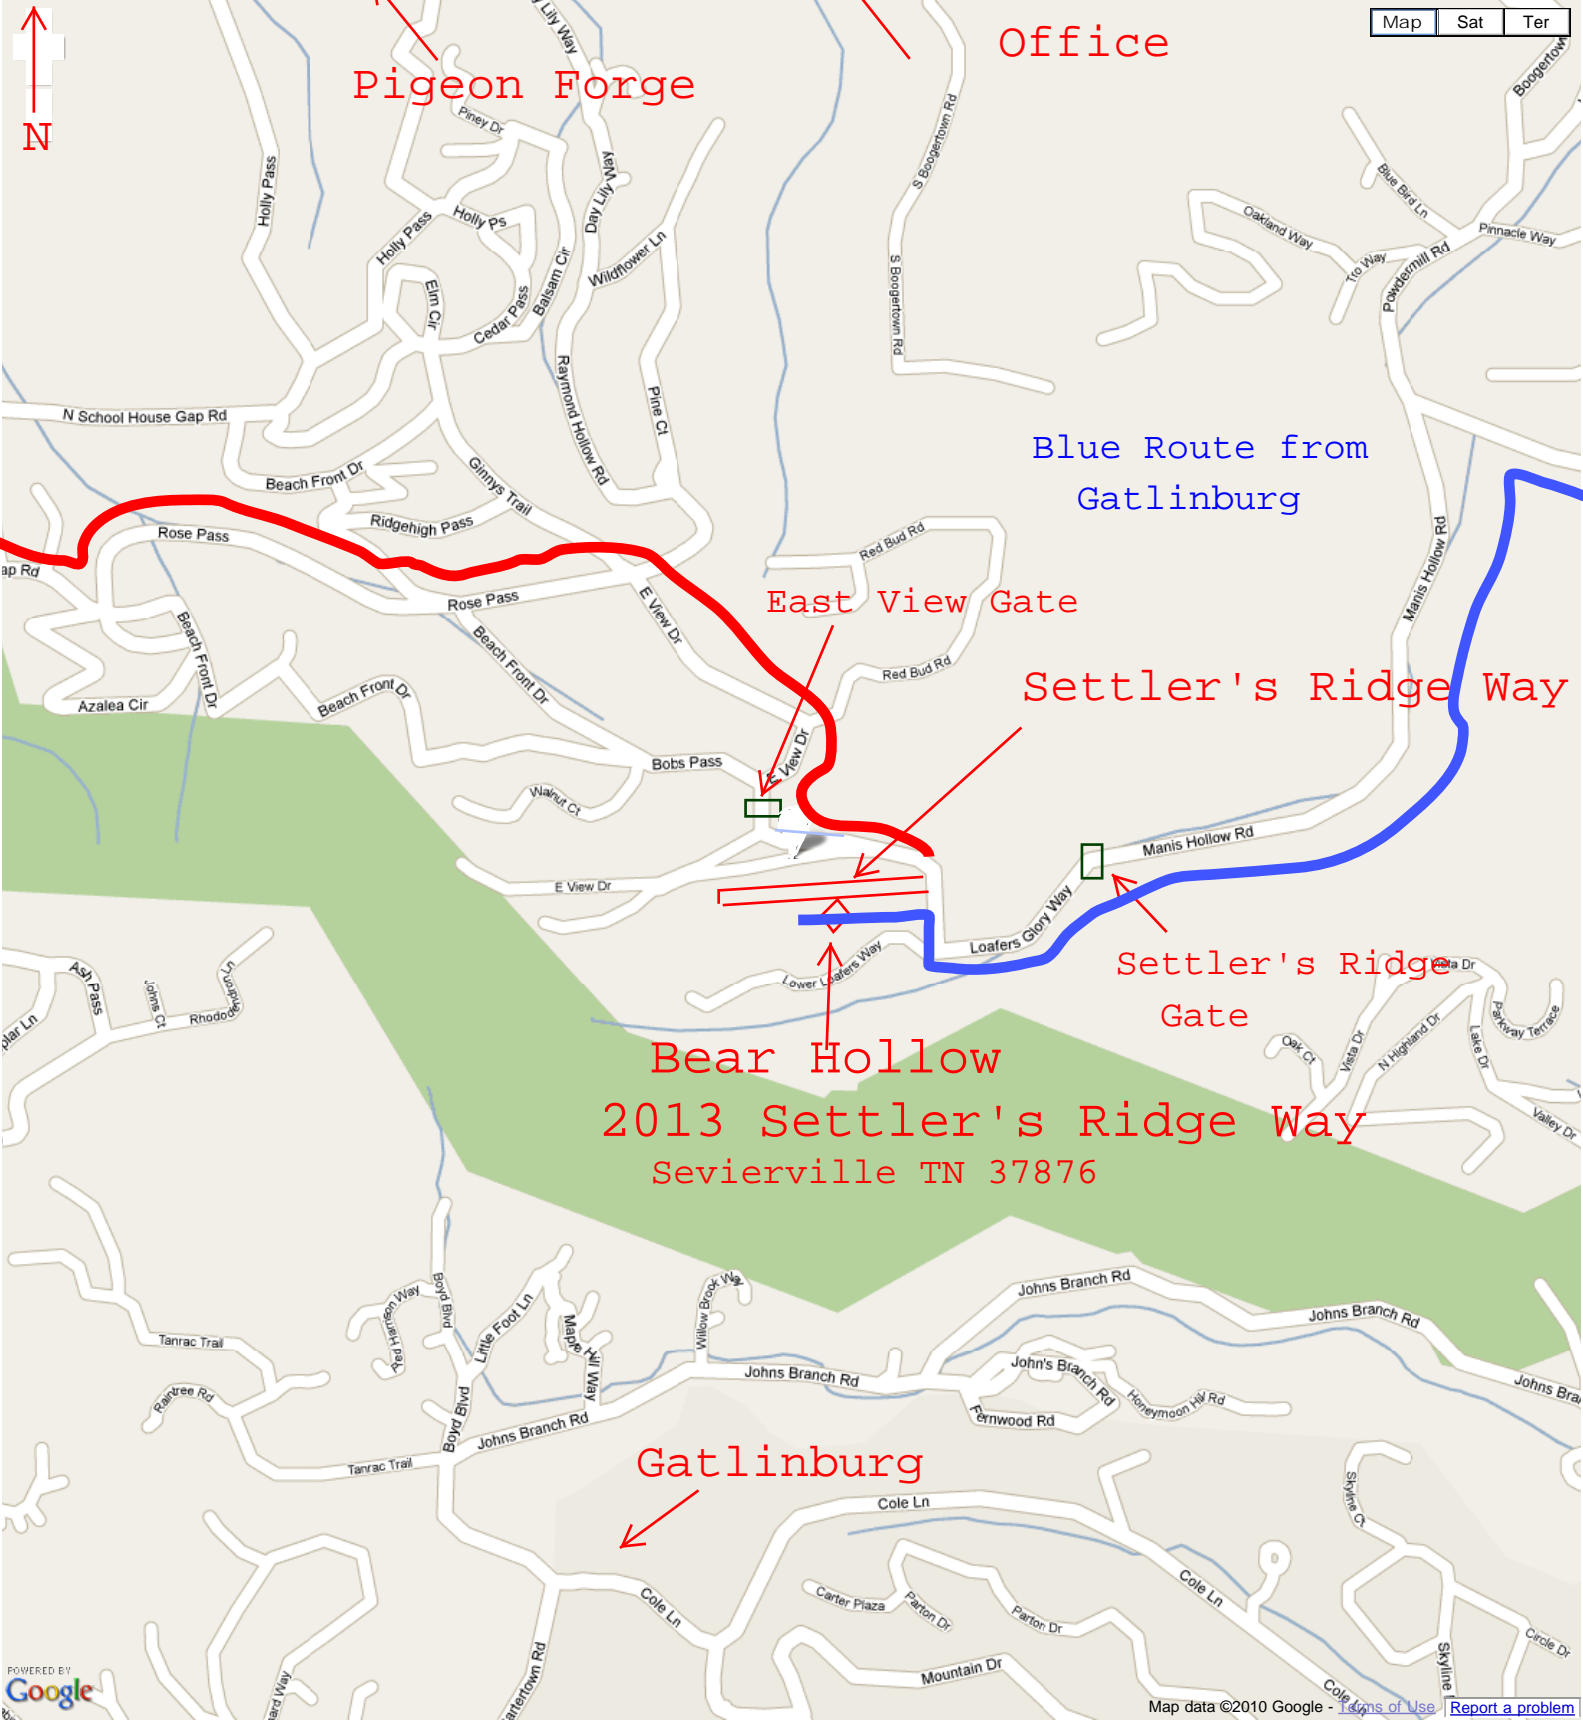

Map to Bear Hollow

About The Smokies

Pigeon Forge

Office

Blue Route from Gatlinburg

East View Gate

Settler's Ridge Way

Settler's Ridge Gate

Bear Hollow
2013 Settler's Ridge Way
Sevierville TN 37876

Gatlinburg

POWERED BY Google

Map data ©2010 Google - [Terms of Use](#) [Report a problem](#)

Hibernation Station - 2 Routes

Red Route from Pigeon Forge
and Parkway 441/321

Manis
Hollow

Settler's Ridge Way

Bear Hollow

Turn left off Glades
onto Powdermill

Blue Route
from Gatlinburg

Left Turn Off 321 onto 1284
known as Glades Road

POWERED BY
Google

Map data ©2010 Google - [Terms of Use](#) [Report a problem](#)

Red route turn east off Parkway 441/321

Bear Hollow

Blue Route turn north off 321 in east Gatlinburg (Turn off Hwy 321 onto Glades Rd/Co. 1284)

Gatlinburg

POWERED BY Google

Map data ©2010 Google - [Terms of Use](#) [Report a problem](#)