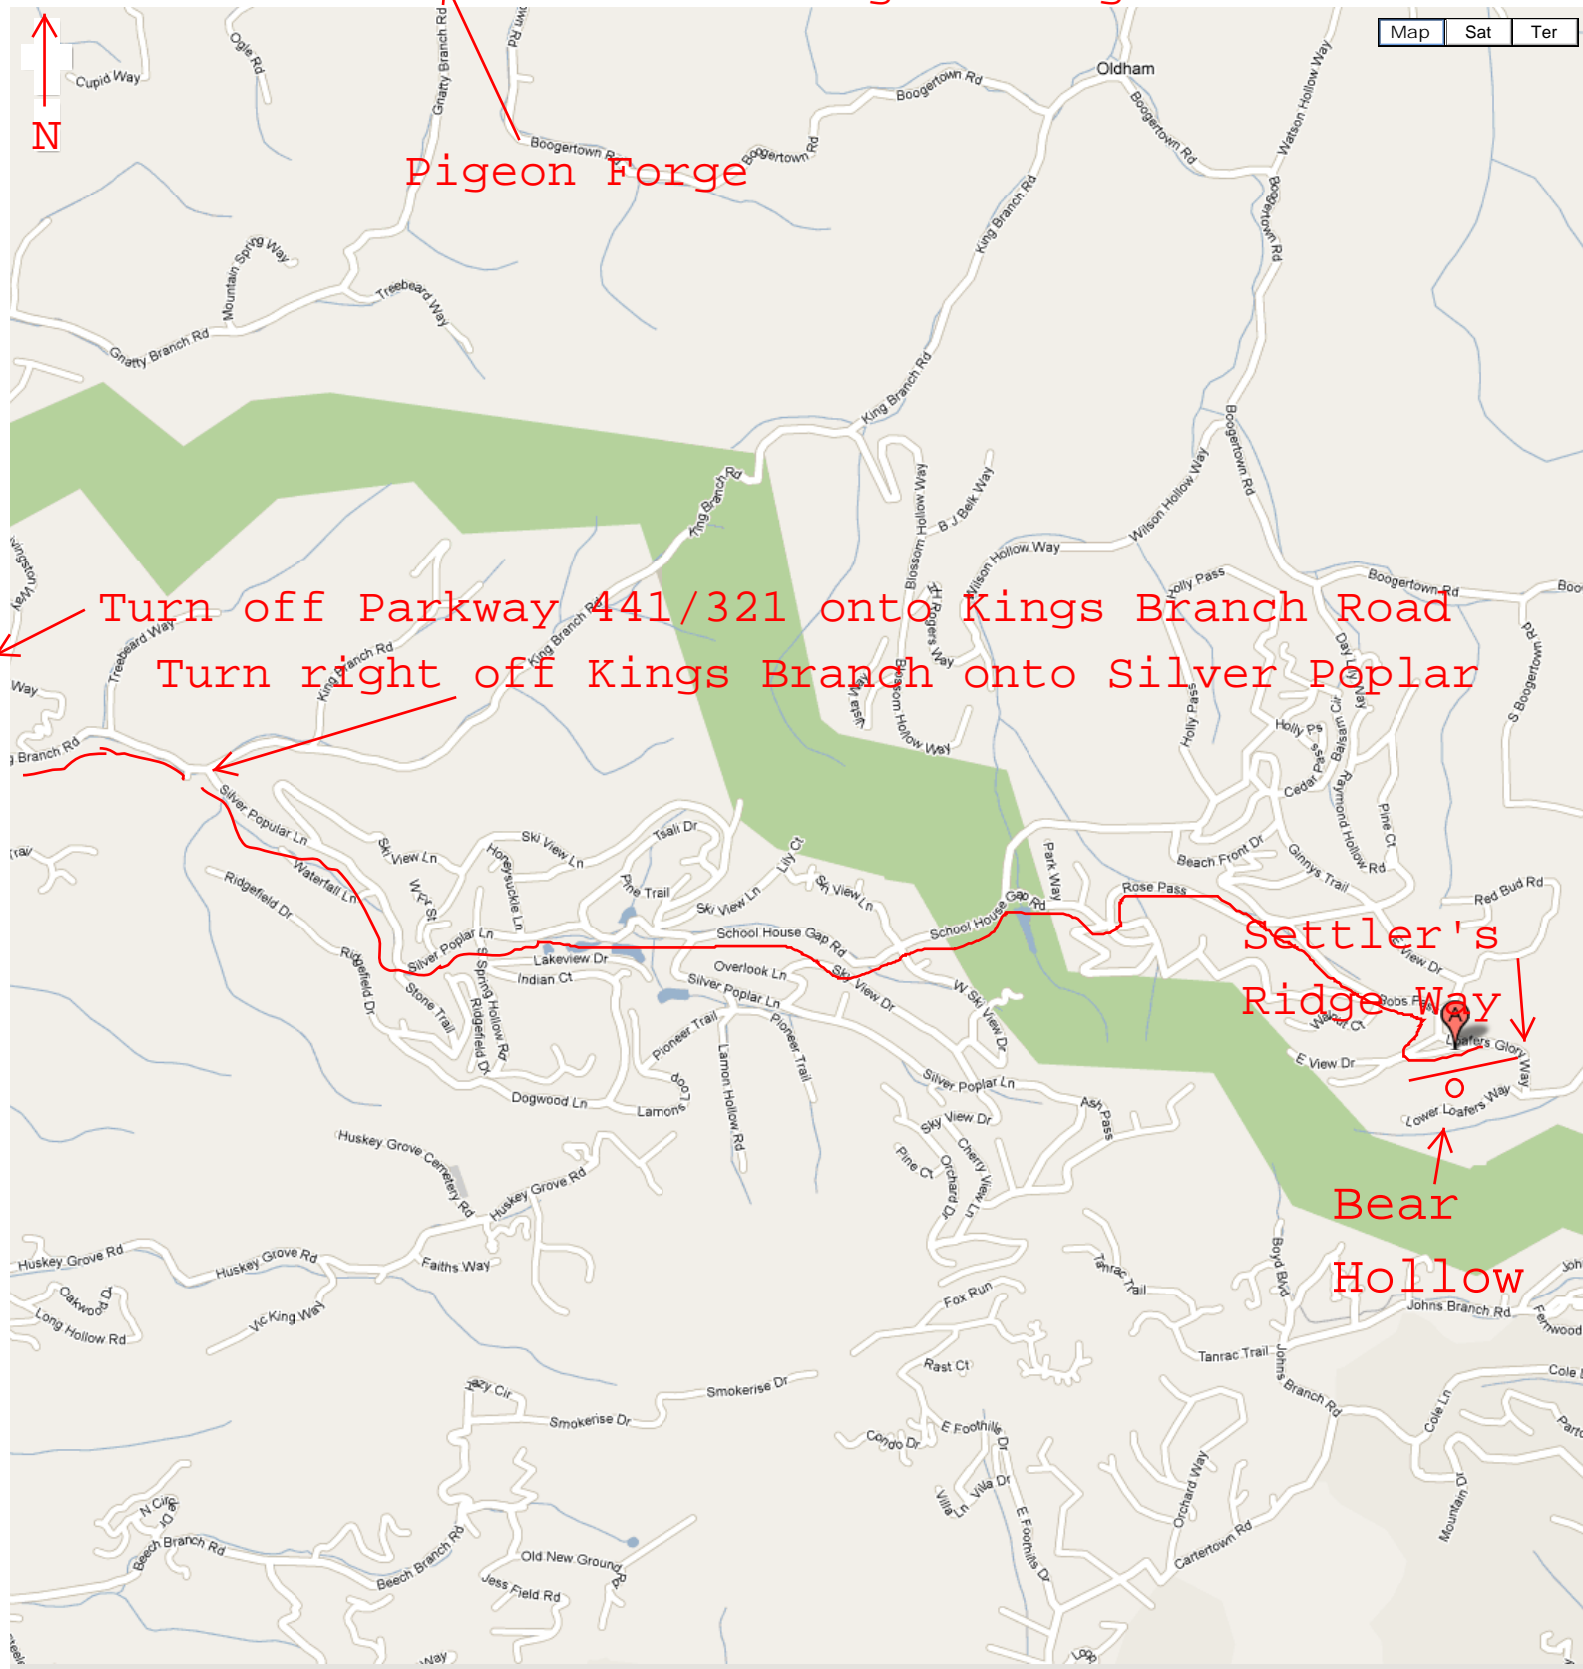

Bear Hollow
2013 Settler's Ridge Way
Sevierville TN 37876

Gatlinburg

POWERED BY Google

Map data ©2010 Google - [Terms of Use](#) [Report a problem](#)

Hibernation Station - 2 Routes

Red Route from Pigeon Forge
and Parkway 441/321

Manis
Hollow

Settler's Ridge Way

Bear Hollow

Turn left off Glades
onto Powdermill

Blue Route
from Gatlinburg

Left Turn Off 321 onto 1284
known as Glades Road

POWERED BY
Google

Map data ©2010 Google - [Terms of Use](#) [Report a problem](#)

Route from Pigeon Forge

Pigeon Forge

Turn off Parkway 441/321 onto Kings Branch Road
Turn right off Kings Branch Road onto Silver Poplar

Settler's Ridge Way

Bear Hollow

About The Smokies Office

Pigeon Forge

Red route turn east off Parkway 441/321

Bear Hollow

Blue Route turn north off 321 in east Gatlinburg (Turn off Hwy 321 onto Glades Rd/Co. 1284)

Gatlinburg

POWERED BY Google

Map data ©2010 Google - [Terms of Use](#) [Report a problem](#)