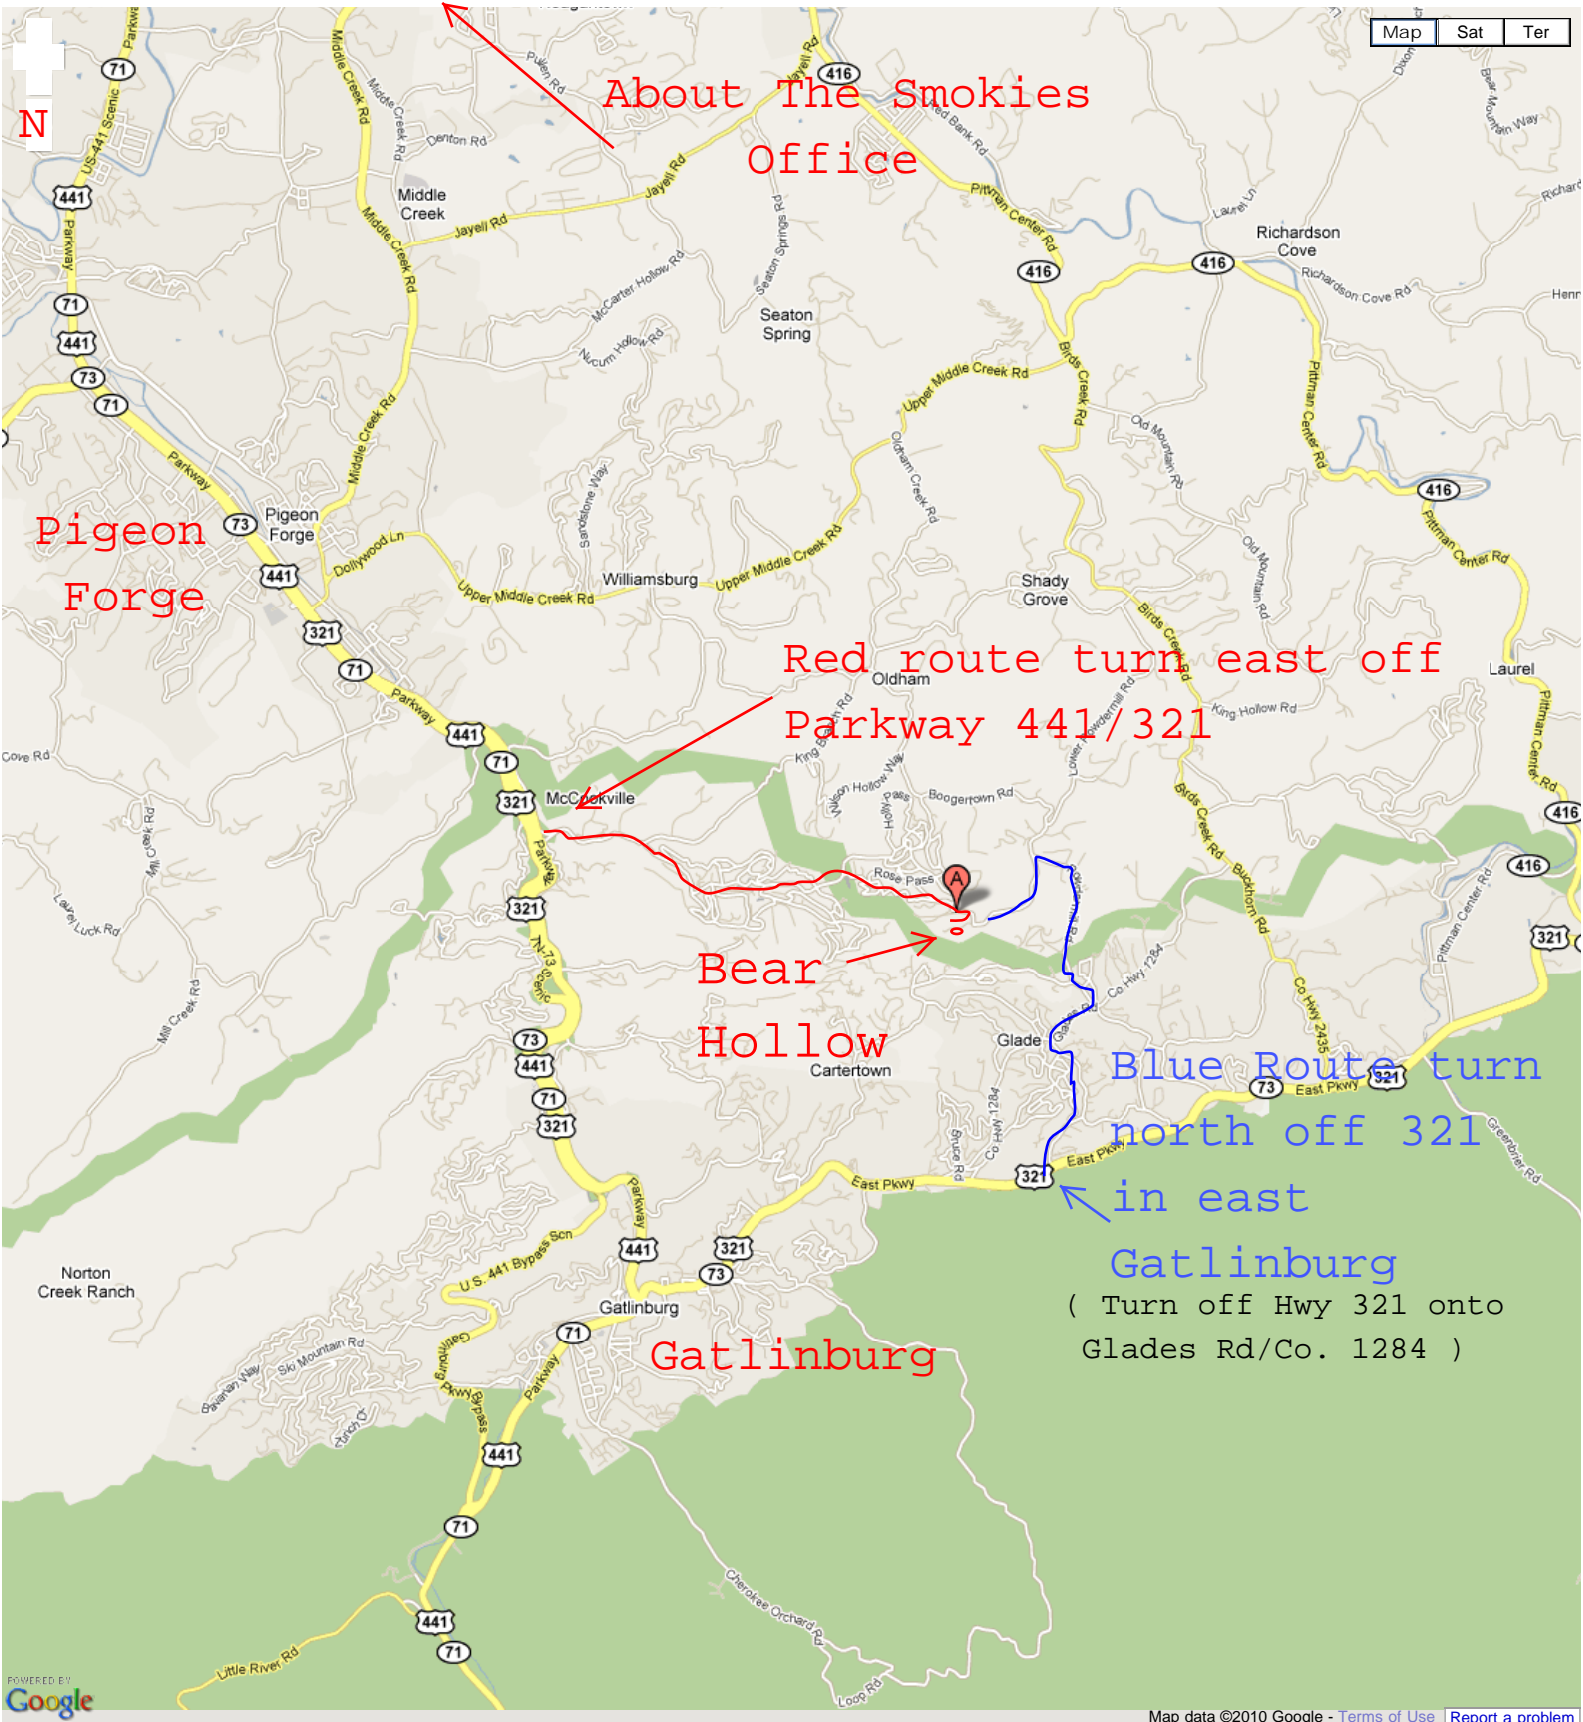

Bear Hollow
2013 Settler's Ridge Way
Sevierville TN 37876

Gatlinburg

POWERED BY Google

Map data ©2010 Google - [Terms of Use](#) [Report a problem](#)

Hibernation Station - 2 Routes

Red Route from Pigeon Forge
and Parkway 441/321

Manis
Hollow

Settler's Ridge Way

Bear Hollow

Turn left off Glades
onto Powdermill

Blue Route
from Gatlinburg

Left Turn Off 321 onto 1284
known as Glades Road

POWERED BY
Google

Map data ©2010 Google - [Terms of Use](#) [Report a problem](#)

Route from Pigeon Forge

Pigeon Forge

Turn off Parkway 441/321 onto Kings Branch Road
Turn right off Kings Branch Road onto Silver Poplar

Settler's Ridge Way

Bear Hollow

About The Smokies Office

Pigeon Forge

Red route turn east off Parkway 441/321

Bear Hollow

Blue Route turn north off 321 in east Gatlinburg (Turn off Hwy 321 onto Glades Rd/Co. 1284)

Gatlinburg

POWERED BY Google

Map data ©2010 Google - [Terms of Use](#) [Report a problem](#)